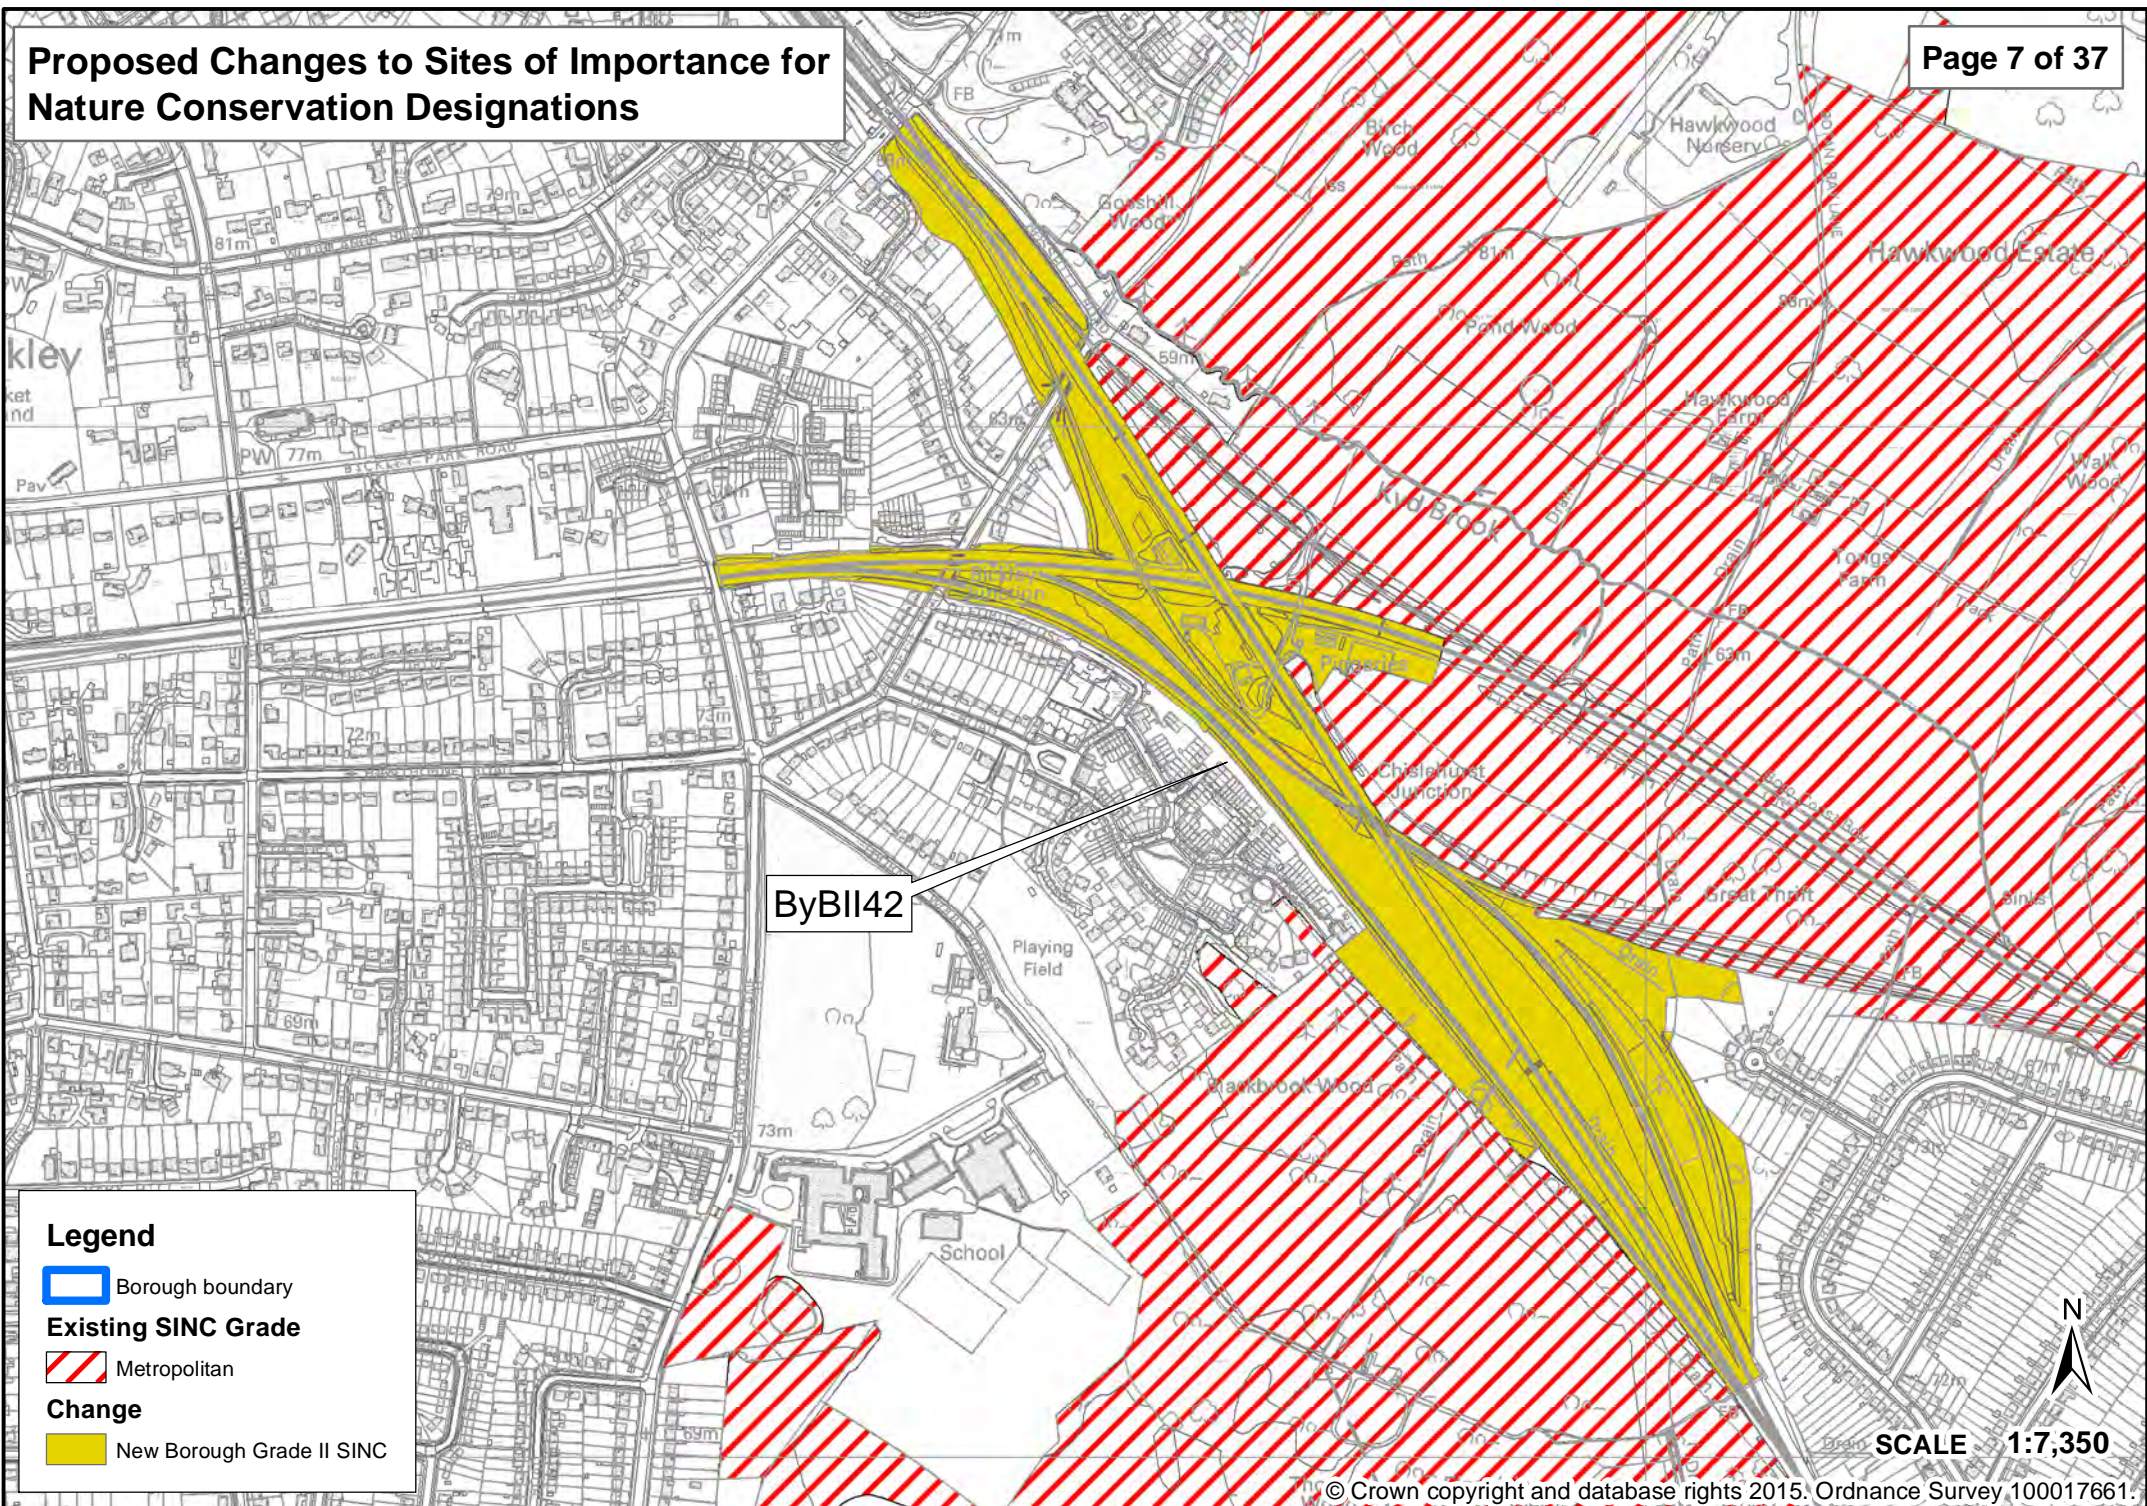

Proposed Changes to Sites of Importance for Nature Conservation Designations

Legend

 Borough boundary

Existing SINC Grade

 Metropolitan

 Grade II

Change

 Upgrade from Borough Grade II to Borough Grade I and Extensions

SCALE 1:8,630

Proposed Changes to Sites of Importance for Nature Conservation Designations

ByL21

- Legend**
-  Borough boundary
 -  Metropolitan Change
 -  New Local SINC

SCALE 1:2,760

Proposed Changes to Sites of Importance for Nature Conservation Designations

Legend

-  Borough boundary
- Existing SINC Grade**
-  Metropolitan
- Change**
-  Extension to Metropolitan SINC

SCALE 1:3,700

Proposed Changes to Sites of Importance for Nature Conservation Designations

ByBII42

Legend

 Borough boundary

Existing SINC Grade

 Metropolitan

Change

 New Borough Grade II SINC

SCALE 1:7,350