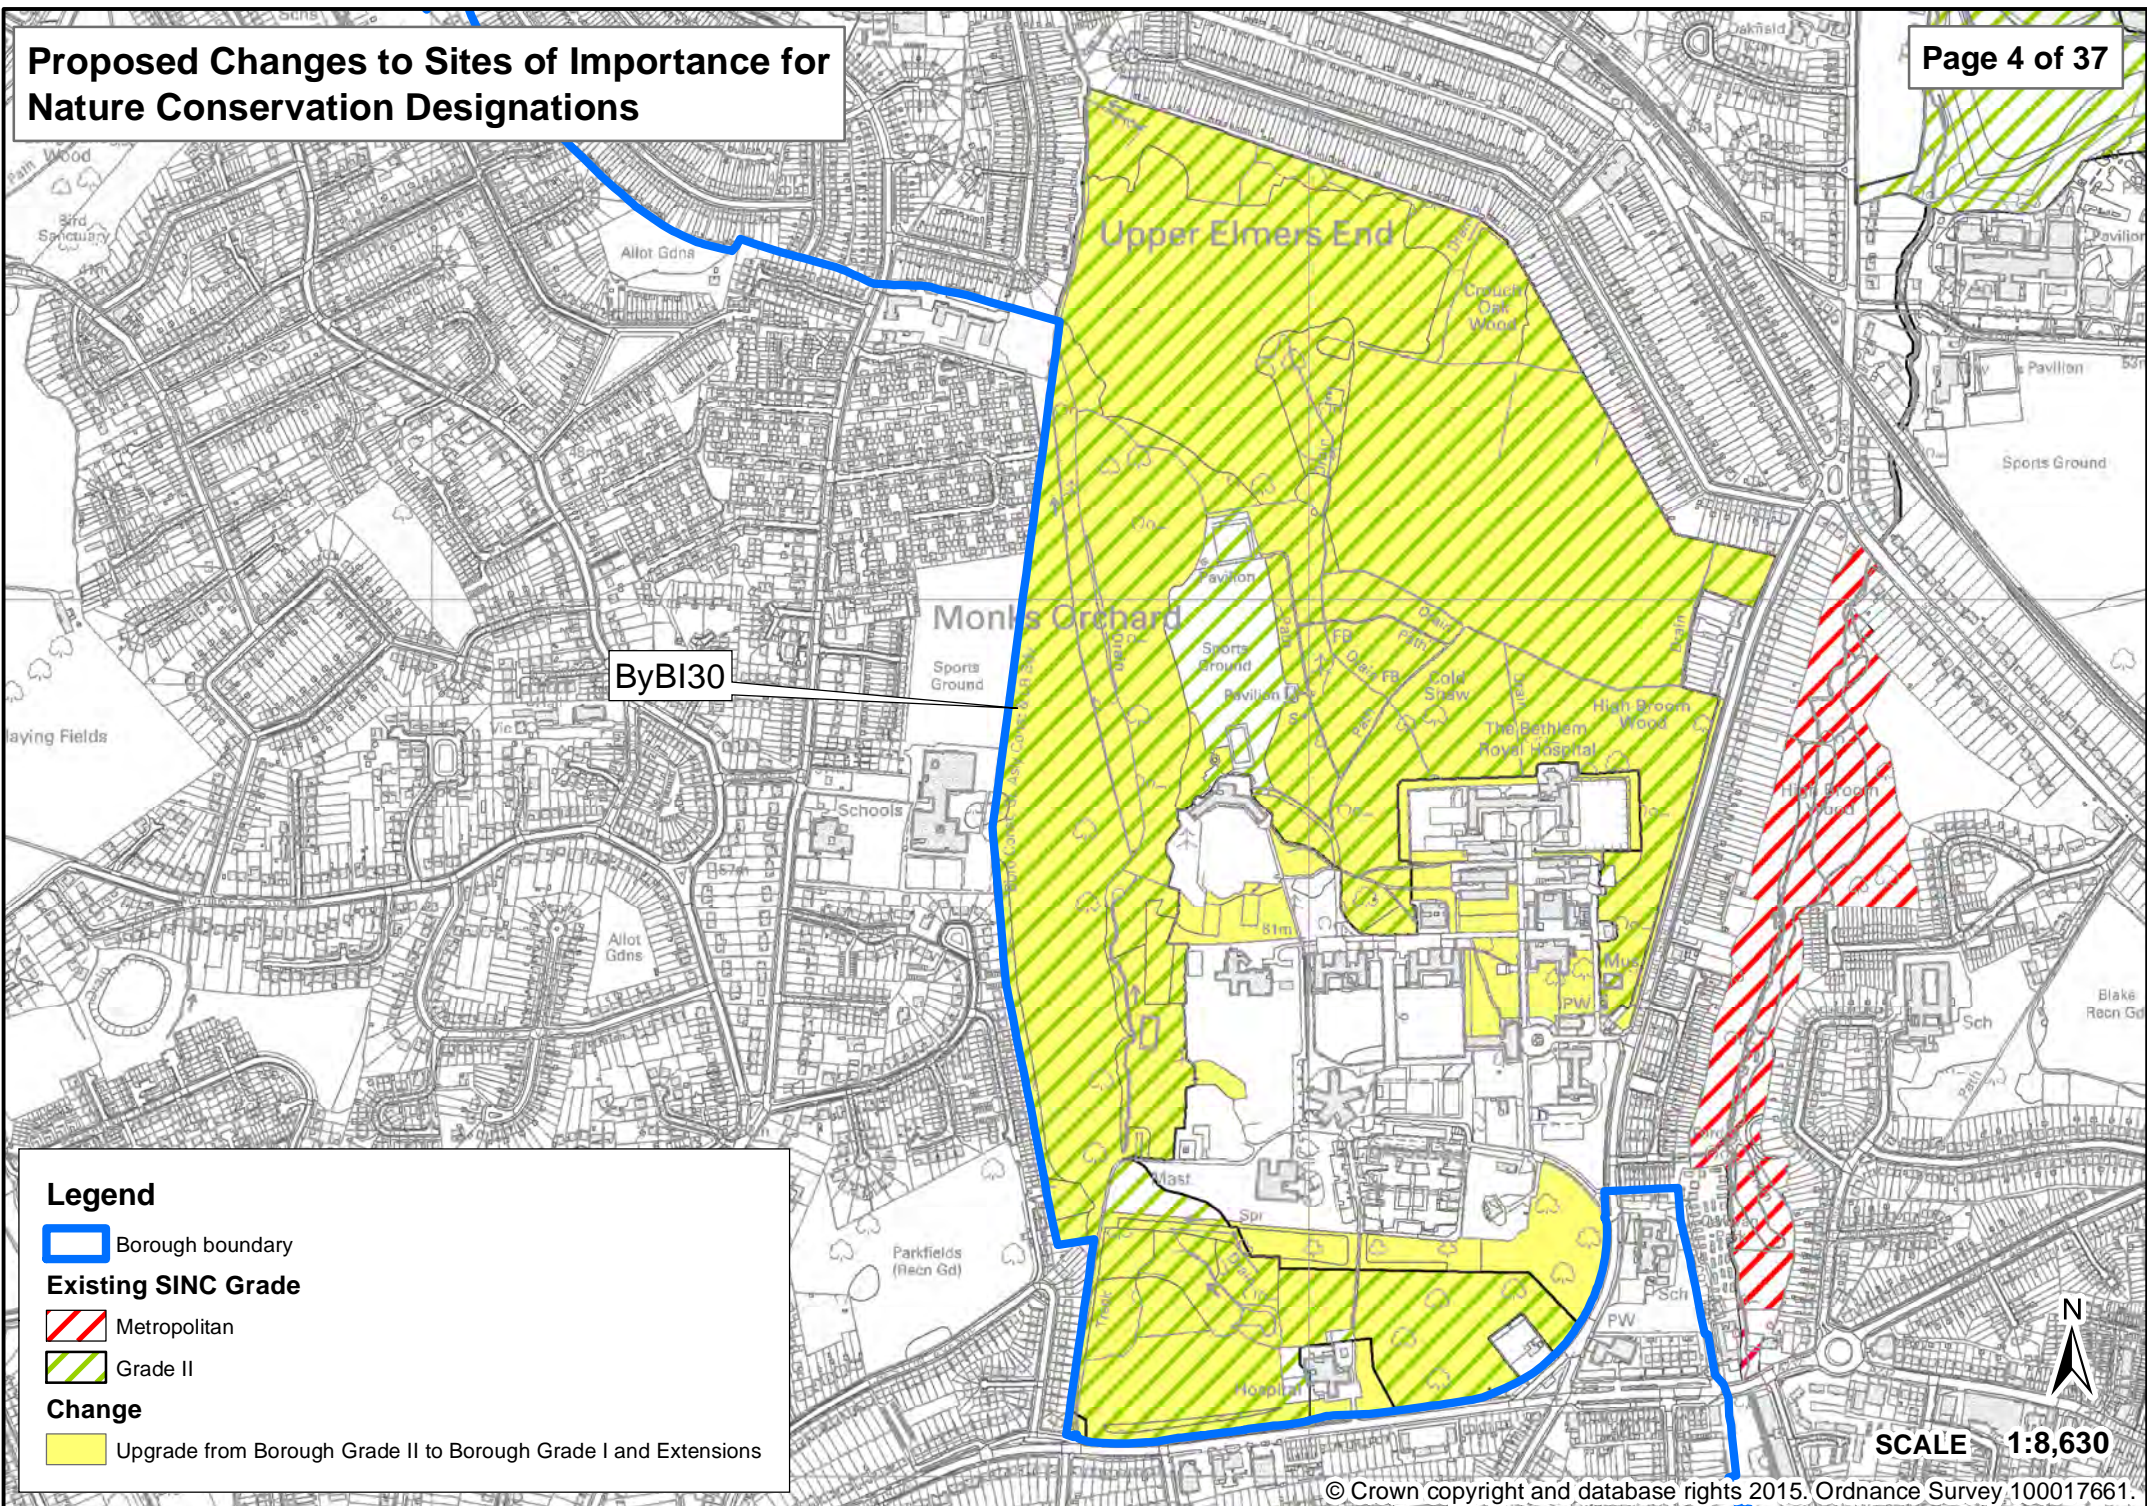

Proposed Changes to Sites of Importance for Nature Conservation Designations

Legend

 Borough boundary

Existing SINC Grade

 Metropolitan

 Grade II

Change

 Upgrade from Borough Grade II to Borough Grade I and Extensions

SCALE 1:8,630

Proposed Changes to Sites of Importance for Nature Conservation Designations

ByL21

- Legend**
-  Borough boundary
 -  Metropolitan Change
 -  New Local SINC

SCALE 1:2,760

Proposed Changes to Sites of Importance for Nature Conservation Designations

Legend

-  Borough boundary
- Existing SINC Grade**
-  Metropolitan
- Change**
-  Extension to Metropolitan SINC

SCALE 1:3,700

Proposed Changes to Sites of Importance for Nature Conservation Designations

ByBII42

Legend

 Borough boundary

Existing SINC Grade

 Metropolitan

Change

 New Borough Grade II SINC

SCALE 1:7,350