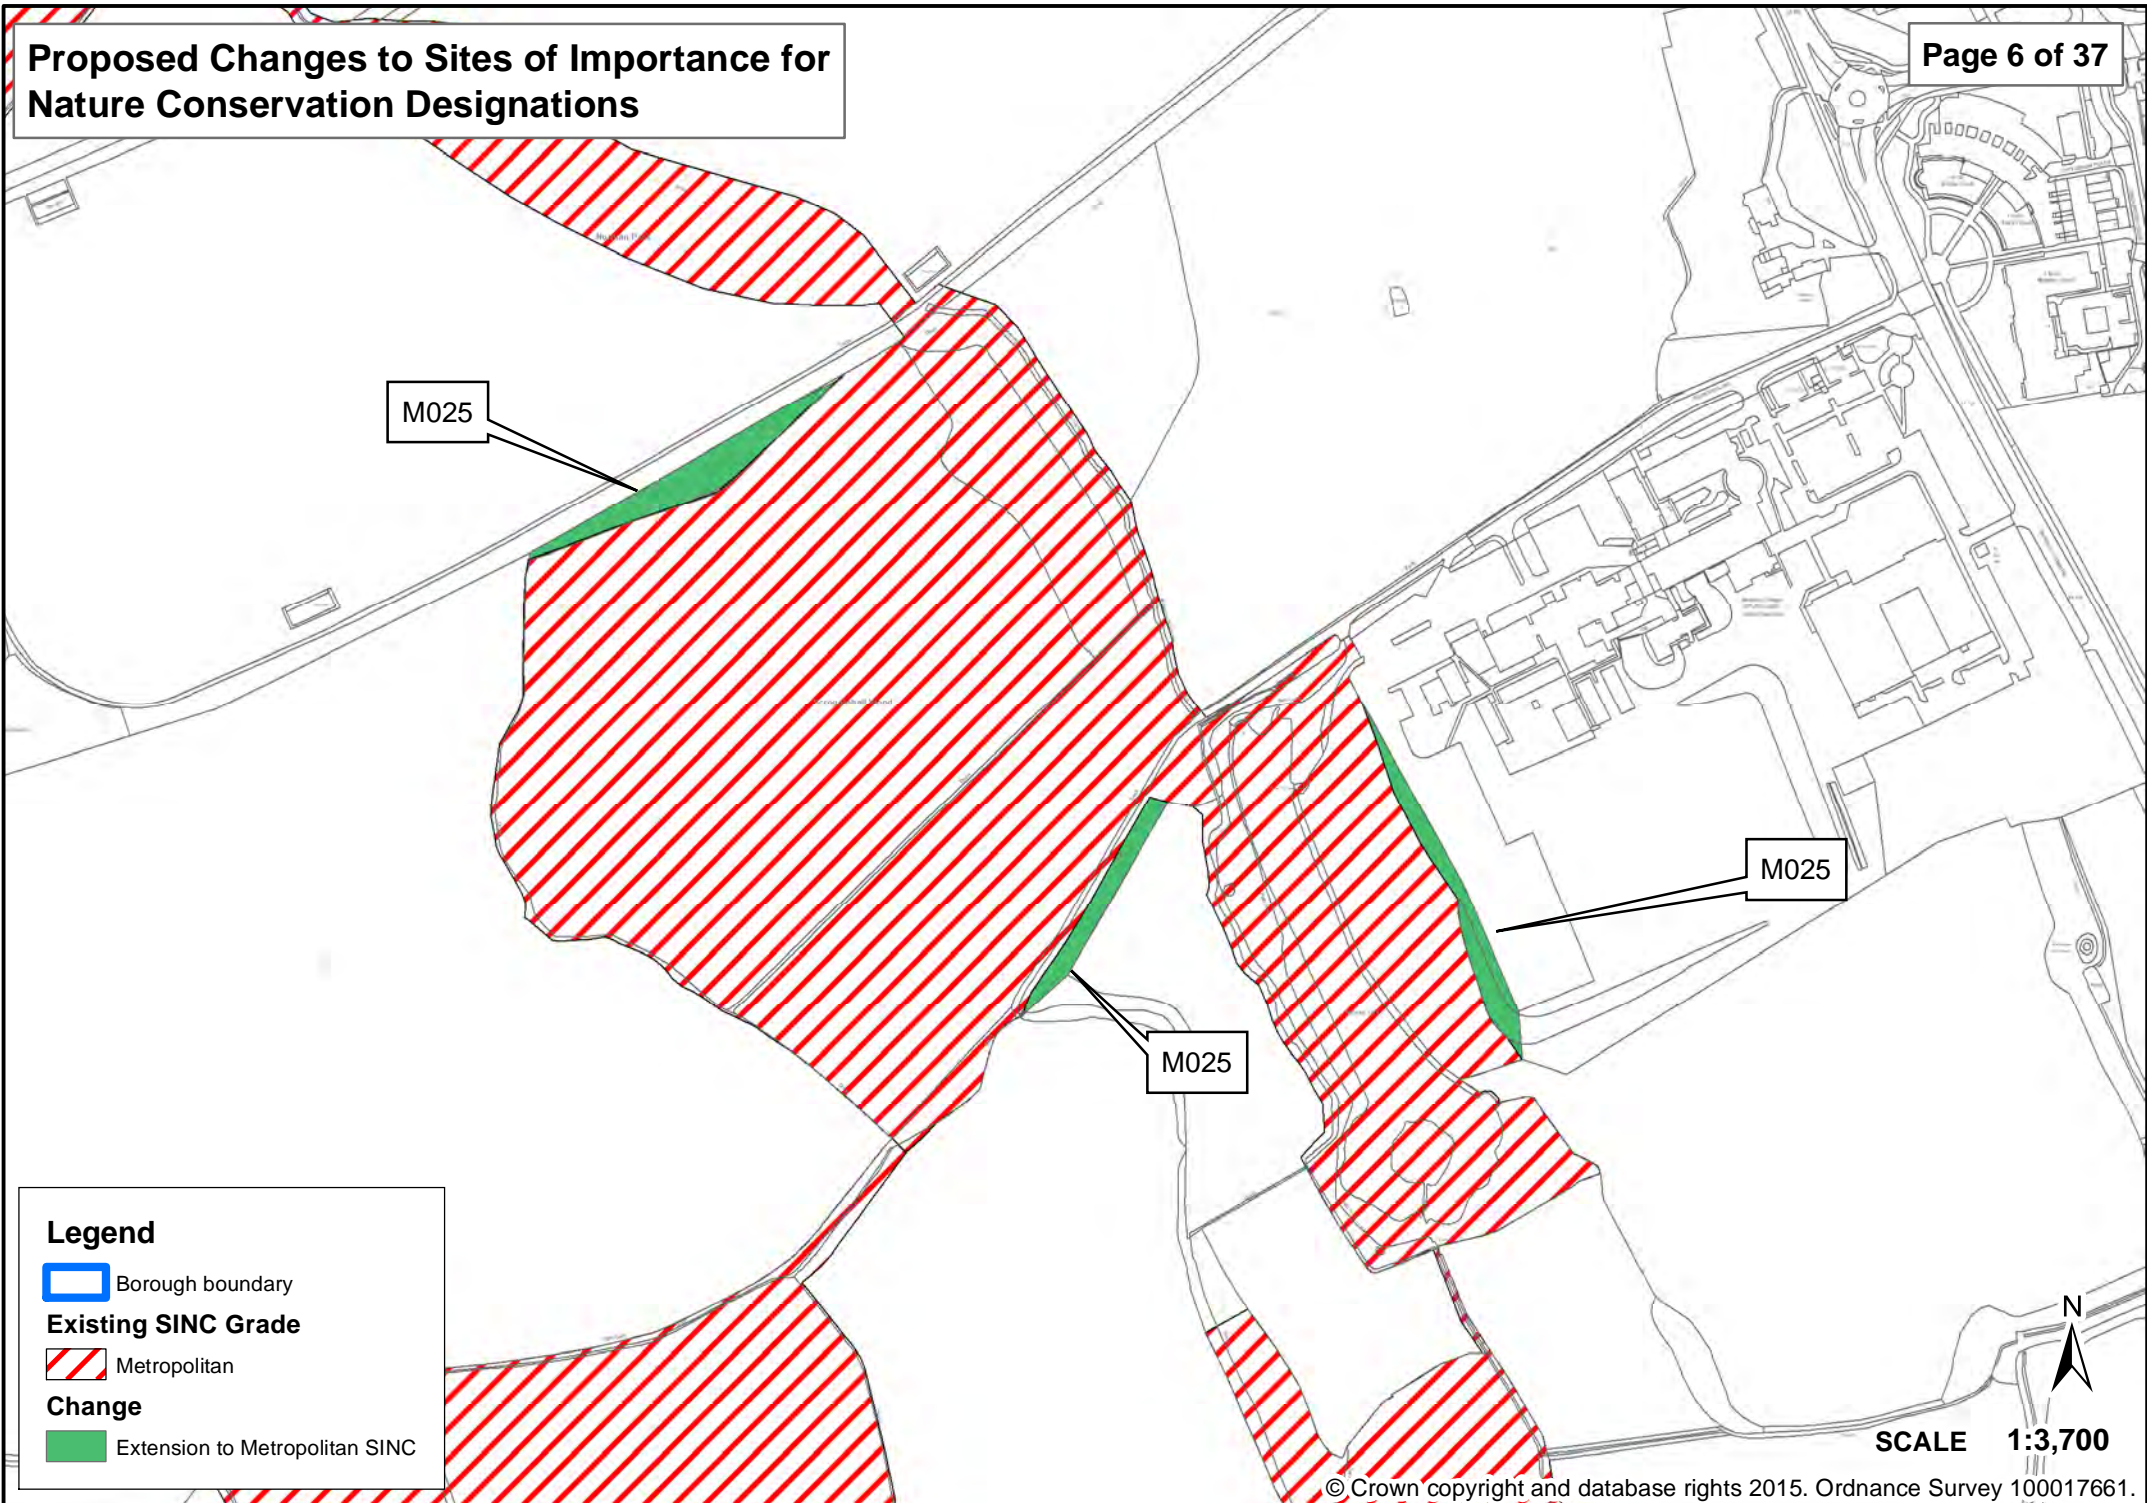

Proposed Changes to Sites of Importance for Nature Conservation Designations

Legend

 Borough boundary

Existing SINC Grade

 Metropolitan

 Grade II

Change

 Upgrade from Borough Grade II to Borough Grade I and Extensions

SCALE 1:8,630

Proposed Changes to Sites of Importance for Nature Conservation Designations

ByL21

- Legend**
-  Borough boundary
 -  Metropolitan Change
 -  New Local SINC

SCALE 1:2,760

Proposed Changes to Sites of Importance for Nature Conservation Designations

Legend

-  Borough boundary
- Existing SINC Grade**
-  Metropolitan
- Change**
-  Extension to Metropolitan SINC

SCALE 1:3,700

Proposed Changes to Sites of Importance for Nature Conservation Designations

ByBII42

Legend

 Borough boundary

Existing SINC Grade

 Metropolitan

Change

 New Borough Grade II SINC

SCALE 1:7,350